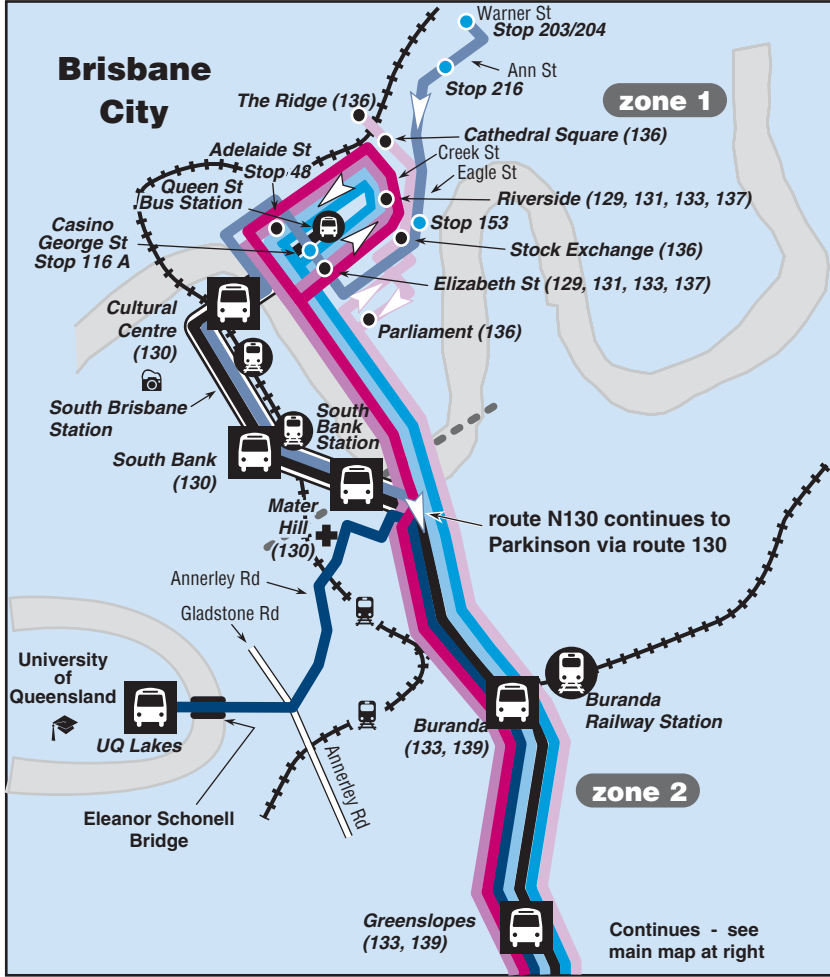

N130 NightLink
operates outbound hourly from 1:25am until 5:25am on Saturday and Sunday mornings.

route 129	route 130	route N130
servicing Parkinson Algerter Sunnybank Hills Sunnybank Griffith University City Riverside	servicing Parkinson Algerter Sunnybank Hills Sunnybank Griffith University City	servicing Fortitude Valley City Griffith University Sunnybank Sunnybank Hills Algerter Parkinson
route 131	route 132	route 133
servicing Parkinson Algerter (Algerter Rd) Sunnybank Hills Sunnybank Griffith University City Riverside	servicing Parkinson Algerter Sunnybank Hills Sunnybank Garden City	servicing Sunnybank Griffith University City Riverside
route 136	servicing Parkinson Algerter Sunnybank Hills Sunnybank Garden City City	
route 137	servicing Sunnybank Hills Sunnybank City Riverside	
route 139	servicing Sunnybank Hills Griffith University Holland Park West Greenslopes Buranda UQ Lakes