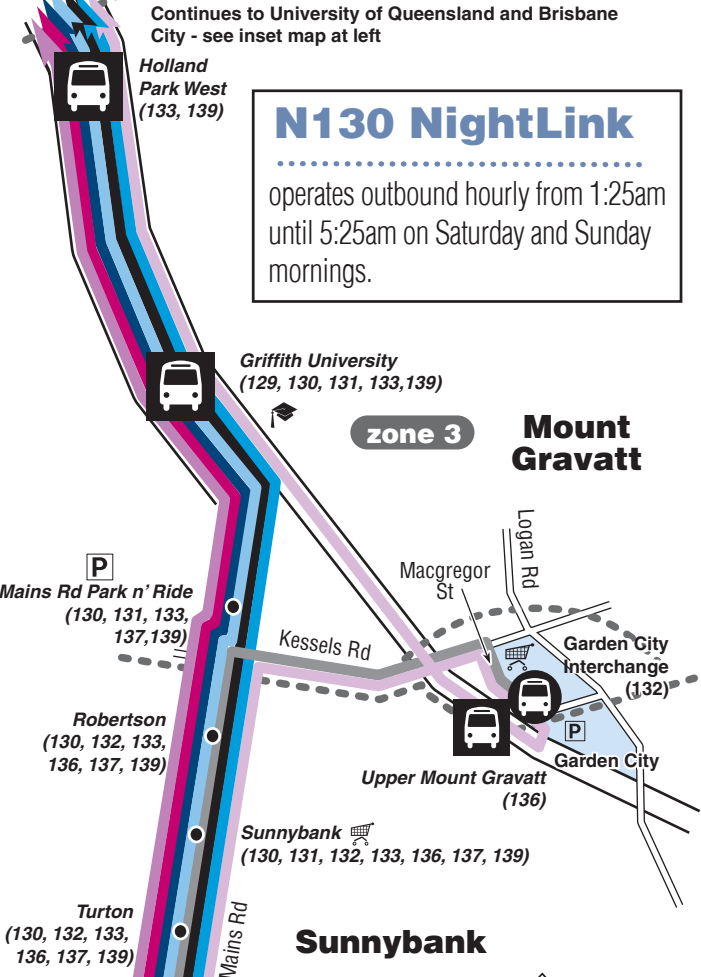

N130 NightLink
operates outbound hourly from 1:25am until 5:25am on Saturday and Sunday mornings.

route 129	route 130	route N130
servicing Parkinson Algerter Sunnybank Hills Sunnybank Griffith University City Riverside	servicing Parkinson Algerter Sunnybank Hills Sunnybank Griffith University City	servicing Fortitude Valley City Griffith University Sunnybank Sunnybank Hills Algerter Parkinson
route 131	route 132	route 133
servicing Parkinson Algerter (Algerter Rd) Sunnybank Hills Sunnybank Griffith University City Riverside	servicing Parkinson Algerter Sunnybank Hills Sunnybank Garden City	servicing Sunnybank Griffith University City Riverside
route 136	servicing Parkinson Algerter Sunnybank Hills Sunnybank Garden City City	
route 137	servicing Sunnybank Hills Sunnybank City Riverside	
route 139	servicing Sunnybank Hills Griffith University Holland Park West Greenslopes Buranda UQ Lakes