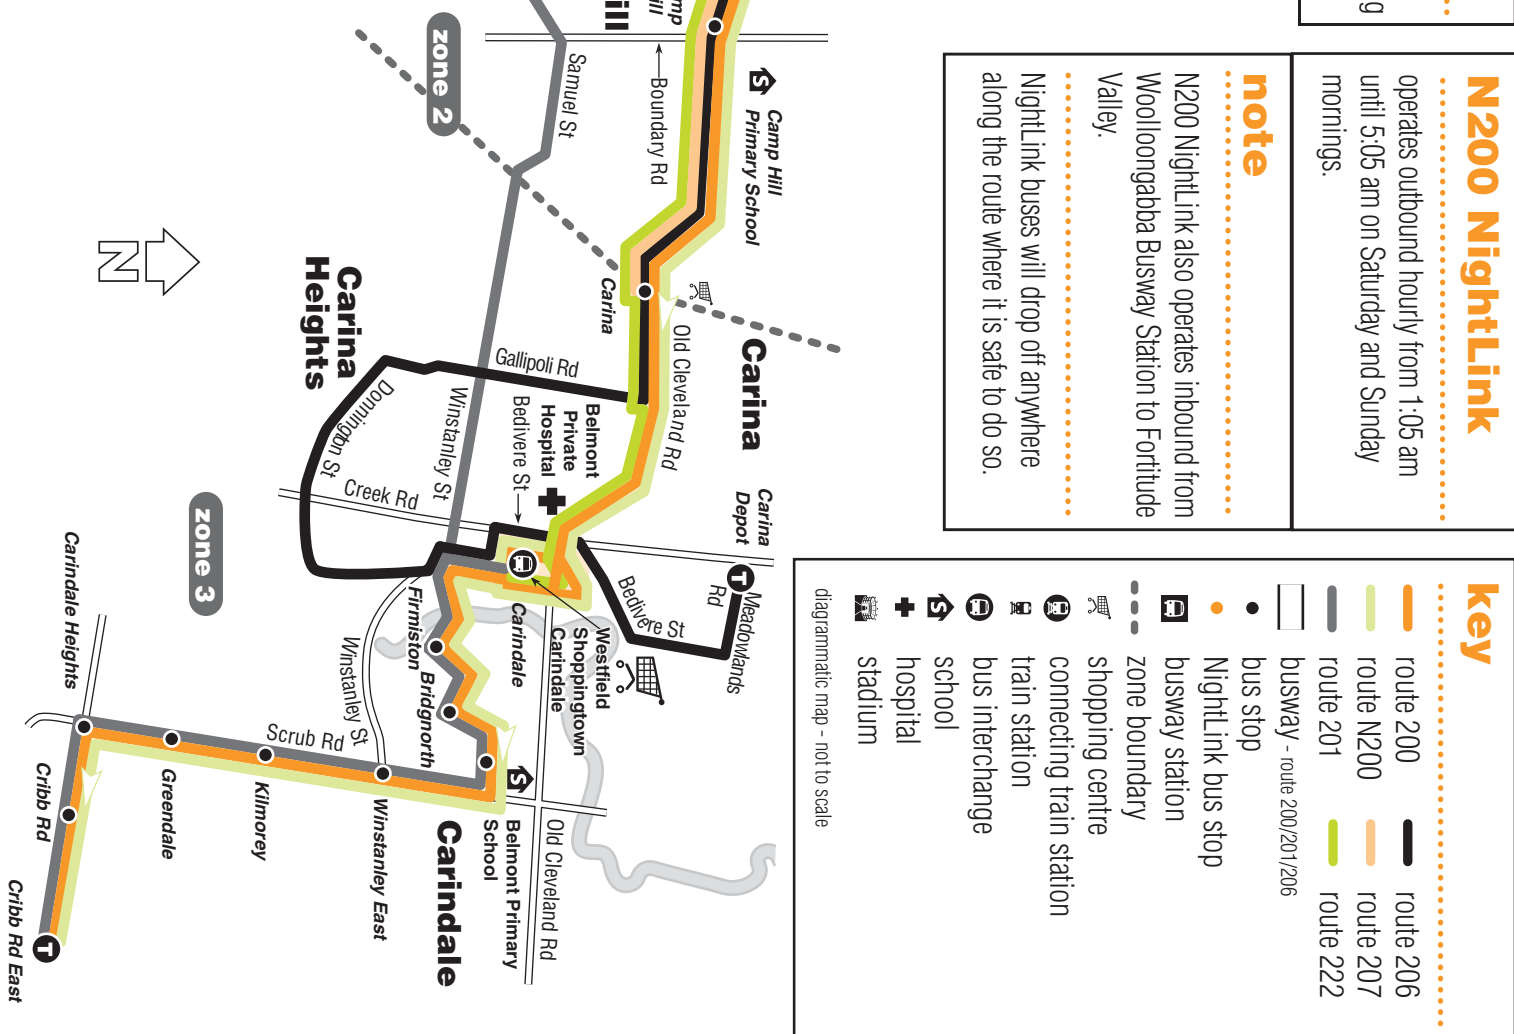

route 200	route N200	route 201	route 206	route 207	route 222
servicing Carindale Heights Carindale Carina Heights Camp Hill Coorparoo Woolloongabba City	servicing Fortitude Valley City Woolloongabba Coorparoo Camp Hill Carina Heights Carindale	servicing Carindale Heights Carindale City	servicing Carina Carindale Carina Heights Camp Hill Coorparoo City	servicing Carina Camp Hill Coorparoo City	servicing Carindale Carina Camp Hill Coorparoo Mater Hill South Bank Cultural Centre King George Square Roma Street

tip
please show concession ID and tender correct fare and be ready to pay on boarding in order to avoid unnecessary delays.

N200 NightLink
operates outbound hourly from 1:05 am until 5:05 am on Saturday and Sunday mornings.

note
N200 NightLink also operates inbound from Woolloongabba Busway Station to Fortitude Valley.
Nightlink buses will drop off anywhere along the route where it is safe to do so.

key

- route 200
- route N200
- route 201
- route 206
- route 207
- route 222
- busway - route 200/201/206
- bus stop
- Nightlink bus stop
- busway station
- zone boundary
- shopping centre
- connecting train station
- train station
- bus interchange
- school
- hospital
- stadium

diagrammatic map - not to scale

zone 1

zone 2

zone 2

zone 3