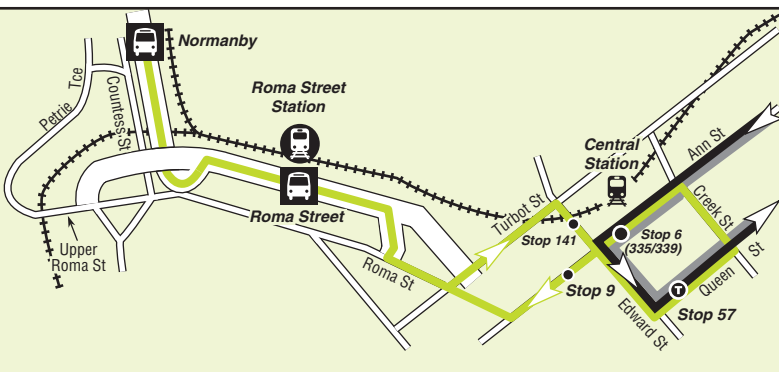

For further information, refer Brisbane CBD inset