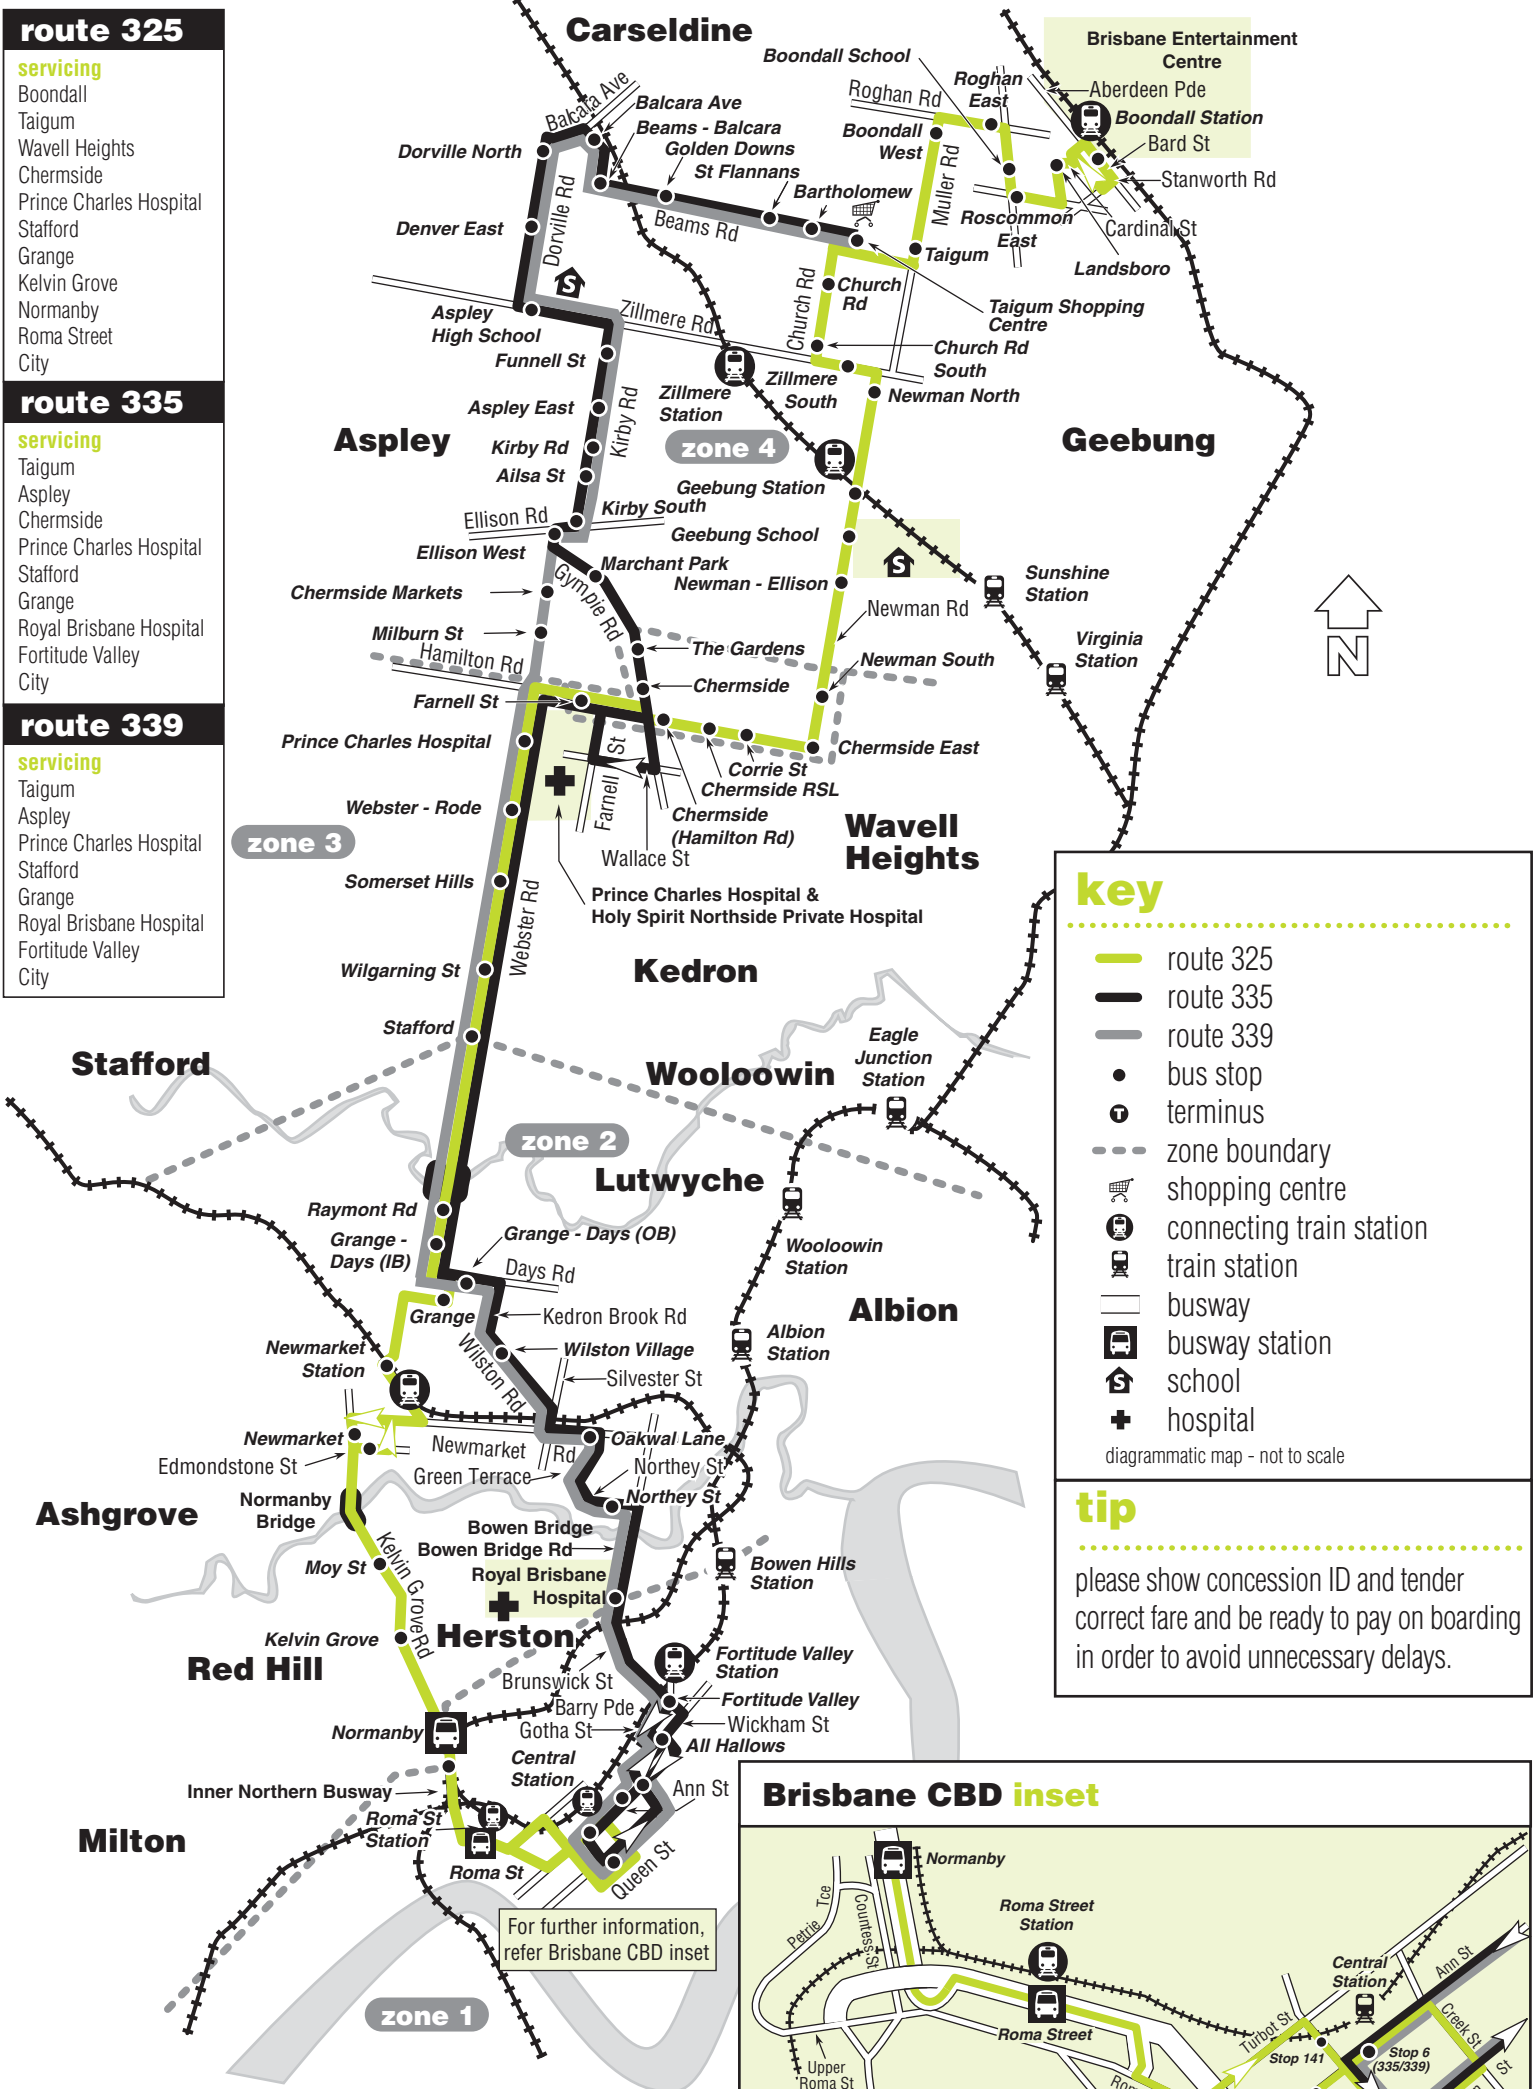

key

- route 325
 - route 335
 - route 339
 - bus stop
 - Ⓜ terminus
 - - - zone boundary
 - 🛒 shopping centre
 - 🚉 connecting train station
 - 🚉 train station
 - 🚏 busway
 - 🚏 busway station
 - 🏠 school
 - ⛑ hospital
- diagrammatic map - not to scale

Route Number	335	325	335	325	325	325	325
Queen St @ Ped X (Stop 57)	pm 6:50	pm 7:20	pm 7:50	pm 8:20	pm 9:20	pm 10:20	pm 11:20
Valley, Brunswick St (Stop 212)	6:55	7:55	8:24	9:24	10:24	11:24	
Roma St Station (Platform 1)		7:24	8:24	9:24	10:24	11:24	
Normanby Station		7:25	8:25	9:25	10:25	11:25	
Royal Brisbane Hospital	6:58	7:58	8:27	9:27	10:27	11:27	
Kelvin Grove		7:27	8:27	9:27	10:27	11:27	
Grange & Days Rds	7:05	7:36	8:05	8:36	9:36	10:36	
Prince Charles Hospital	7:11	7:42	8:10	8:42	9:42	10:42	
Chermside 'E'	7:15	8:14	9:14	10:14	11:14	12:14	
Chermside 'F', Hamilton Rd		7:46	8:46	9:46	10:46	11:46	
Funnell St	7:22	8:20	9:20	10:20	11:20	12:20	
Geebung Station		7:53	8:53	9:53	10:53	11:53	
Taigum Shopping Centre							