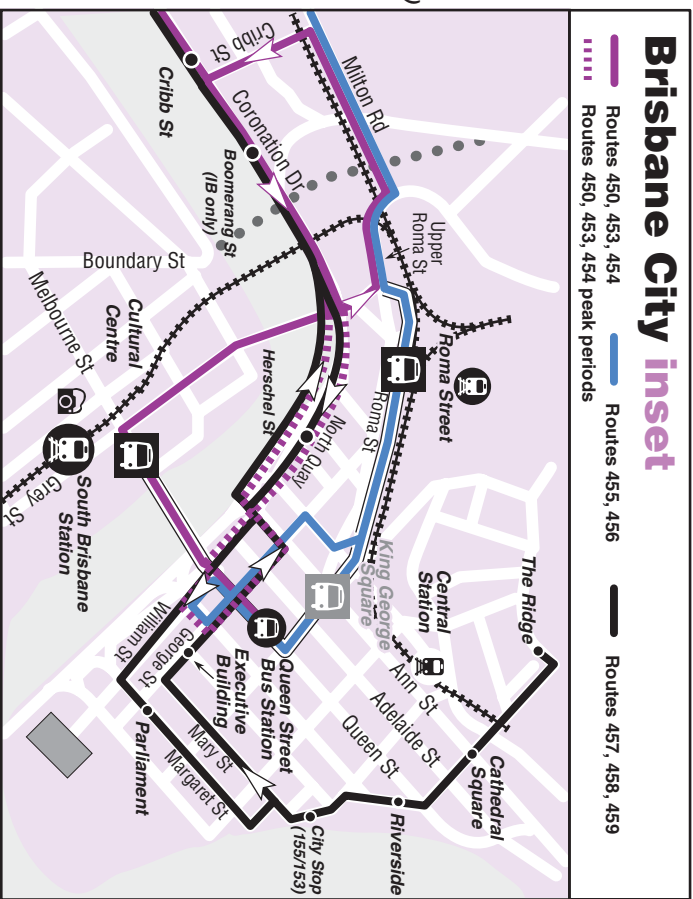

route 450	route 453	route 454
servicing City Indooroopilly Jindalee/Mt Ommaney/ Riverhills	servicing City Indooroopilly Jindalee Mt Ommaney	servicing City Indooroopilly Mt Ommaney Shops Riverhills
route 455	route 456	route 457
servicing City Roma Street Mt Ommaney Shops Riverhills	servicing City Roma Street Jindalee Mt Ommaney	servicing City Jindalee/Mt Ommaney/ Riverhills
route 458	route 459	
servicing City Jindalee Mt Ommaney	servicing City Mt Ommaney Shops Riverhills	

key

- route 450
- route 454
- route 456
- route 458
- bus stop
- terminus
- zone boundary
- connecting train station
- shopping centre
- cemetery
- hospital
- busway
- busway station
- tourist attraction
- bus interchange

route 453

route 455

route 457

route 459

diagrammatic map - not to scale

For further information refer to Inset