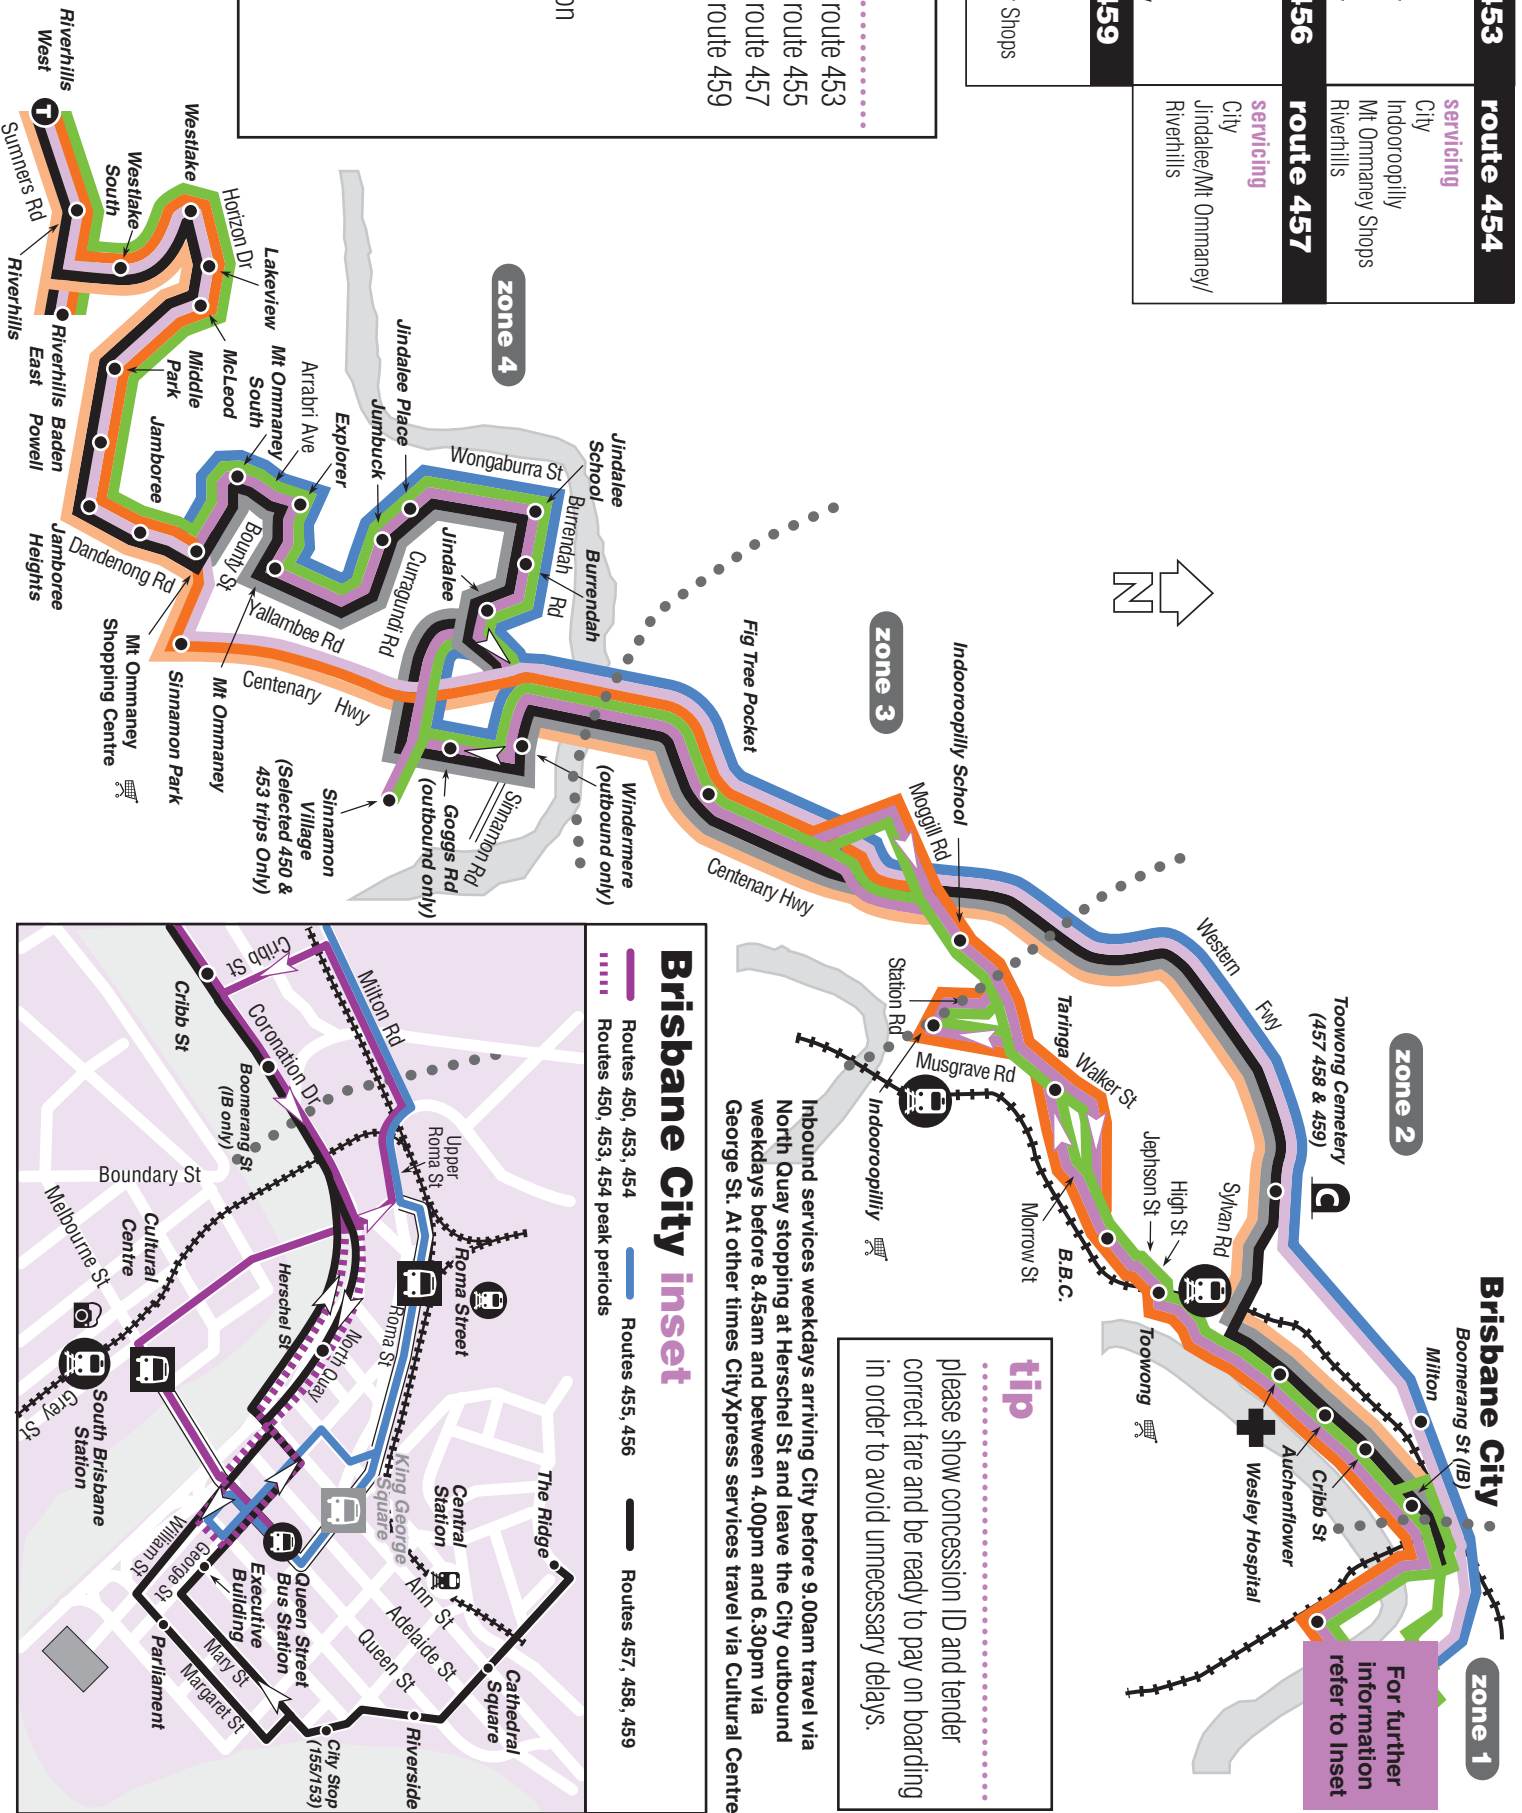

route 450	route 453	route 454
servicing City Indooroopilly Jindalee/Mt Ommaney/ Riverhills	servicing City Indooroopilly Jindalee Mt Ommaney	servicing City Indooroopilly Mt Ommaney Shops Riverhills
route 455	route 456	route 457
servicing City Roma Street Mt Ommaney Shops Riverhills	servicing City Roma Street Jindalee Mt Ommaney	servicing City Jindalee/Mt Ommaney/ Riverhills
route 458	route 459	
servicing City Jindalee Mt Ommaney	servicing City Mt Ommaney Shops Riverhills	

key

- route 450
- route 454
- route 456
- route 458
- bus stop
- terminus
- zone boundary
- connecting train station
- shopping centre
- cemetery
- hospital
- busway
- busway station
- tourist attraction
- bus interchange

route 453

route 455

route 457

route 459

diagrammatic map - not to scale

For further information refer to Inset