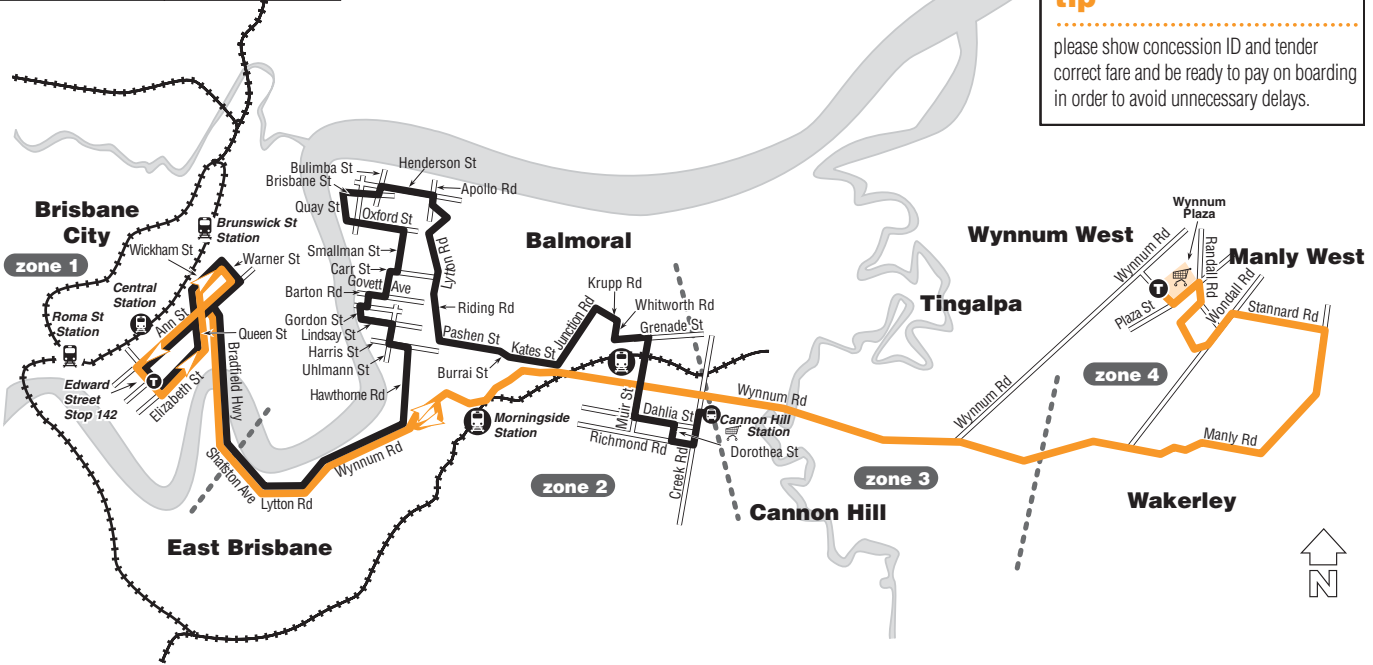

route map

key

- route 227
- route 232
- bus interchange
- terminus
- zone boundary
- shopping centre
- connecting train station
- train station

diagrammatic map - not to scale

tip

please show concession ID and tender correct fare and be ready to pay on boarding in order to avoid unnecessary delays.

route 227	route 232
servicing	servicing
Wynnum Plaza	Cannon Hill
Wynnum West	Morningside
Manly West	Balmoral
Tingalpa	Bulimba
Cannon Hill	Hawthorne
Morningside	East Brisbane
Hawthorne	Fortitude Valley
East Brisbane	City
Fortitude Valley	
City	

TRANSLink

ticket types

ticket type	where to buy tickets
TransLink go card a smart card that stores value for travel on TransLink services	- Selected go card agents and on the TransLink website - Brisbane Transport Bus & Council Ferry/CityCat - QR selected stations - TransLink fare machines - Selected ticket agents
TransLink single one-way ticket to reach your destination (not return). Transfers must be made within 2 hours of ticket issue	- Brisbane Transport Bus & Council Ferry/CityCat - QR selected stations - TransLink fare machines - Selected ticket agents
TransLink daily unlimited travel until the last service scheduled on the day of issue	- Brisbane Transport Bus & Council Ferry/CityCat - QR selected stations - TransLink fare machines - Selected ticket agents
TransLink off-peak daily discounted unlimited travel on weekdays between 9am and 3:30pm and after 7pm, and all day on weekends and gazetted public holidays, valid on the day of issue	- Brisbane Transport Bus & Council Ferry/CityCat - QR selected stations - TransLink fare machines - Selected ticket agents
TransLink weekly unlimited travel for one week from the date shown on the ticket	- Brisbane Transport Bus & Council Ferry/CityCat - QR selected stations - TransLink fare machines - Selected ticket agents
TransLink monthly unlimited travel for one calendar month from the date of issue	- Brisbane Transport Bus & Council Ferry/CityCat - QR selected stations - TransLink fare machines - Selected ticket agents
TransLink group travel for the same passenger group (for example, adult, children) to the same destination for up to 10 passengers	- Brisbane Transport Bus & Council Ferry/CityCat - QR selected stations - TransLink fare machines - Selected ticket agents

Concession identification must be shown to the driver or full fare will be charged. For more information visit www.translink.com.au or call 13 13 30.

routes
227 Wynnum to City
all stops
232 Cannon Hill to City
all stops

servicing
Wynnum Plaza
Wynnum West
Manly West
Tingalpa
Cannon Hill
Morningside
Balmoral
Bulimba
Hawthorne
East Brisbane
Fortitude Valley
City

effective 14 July 2008