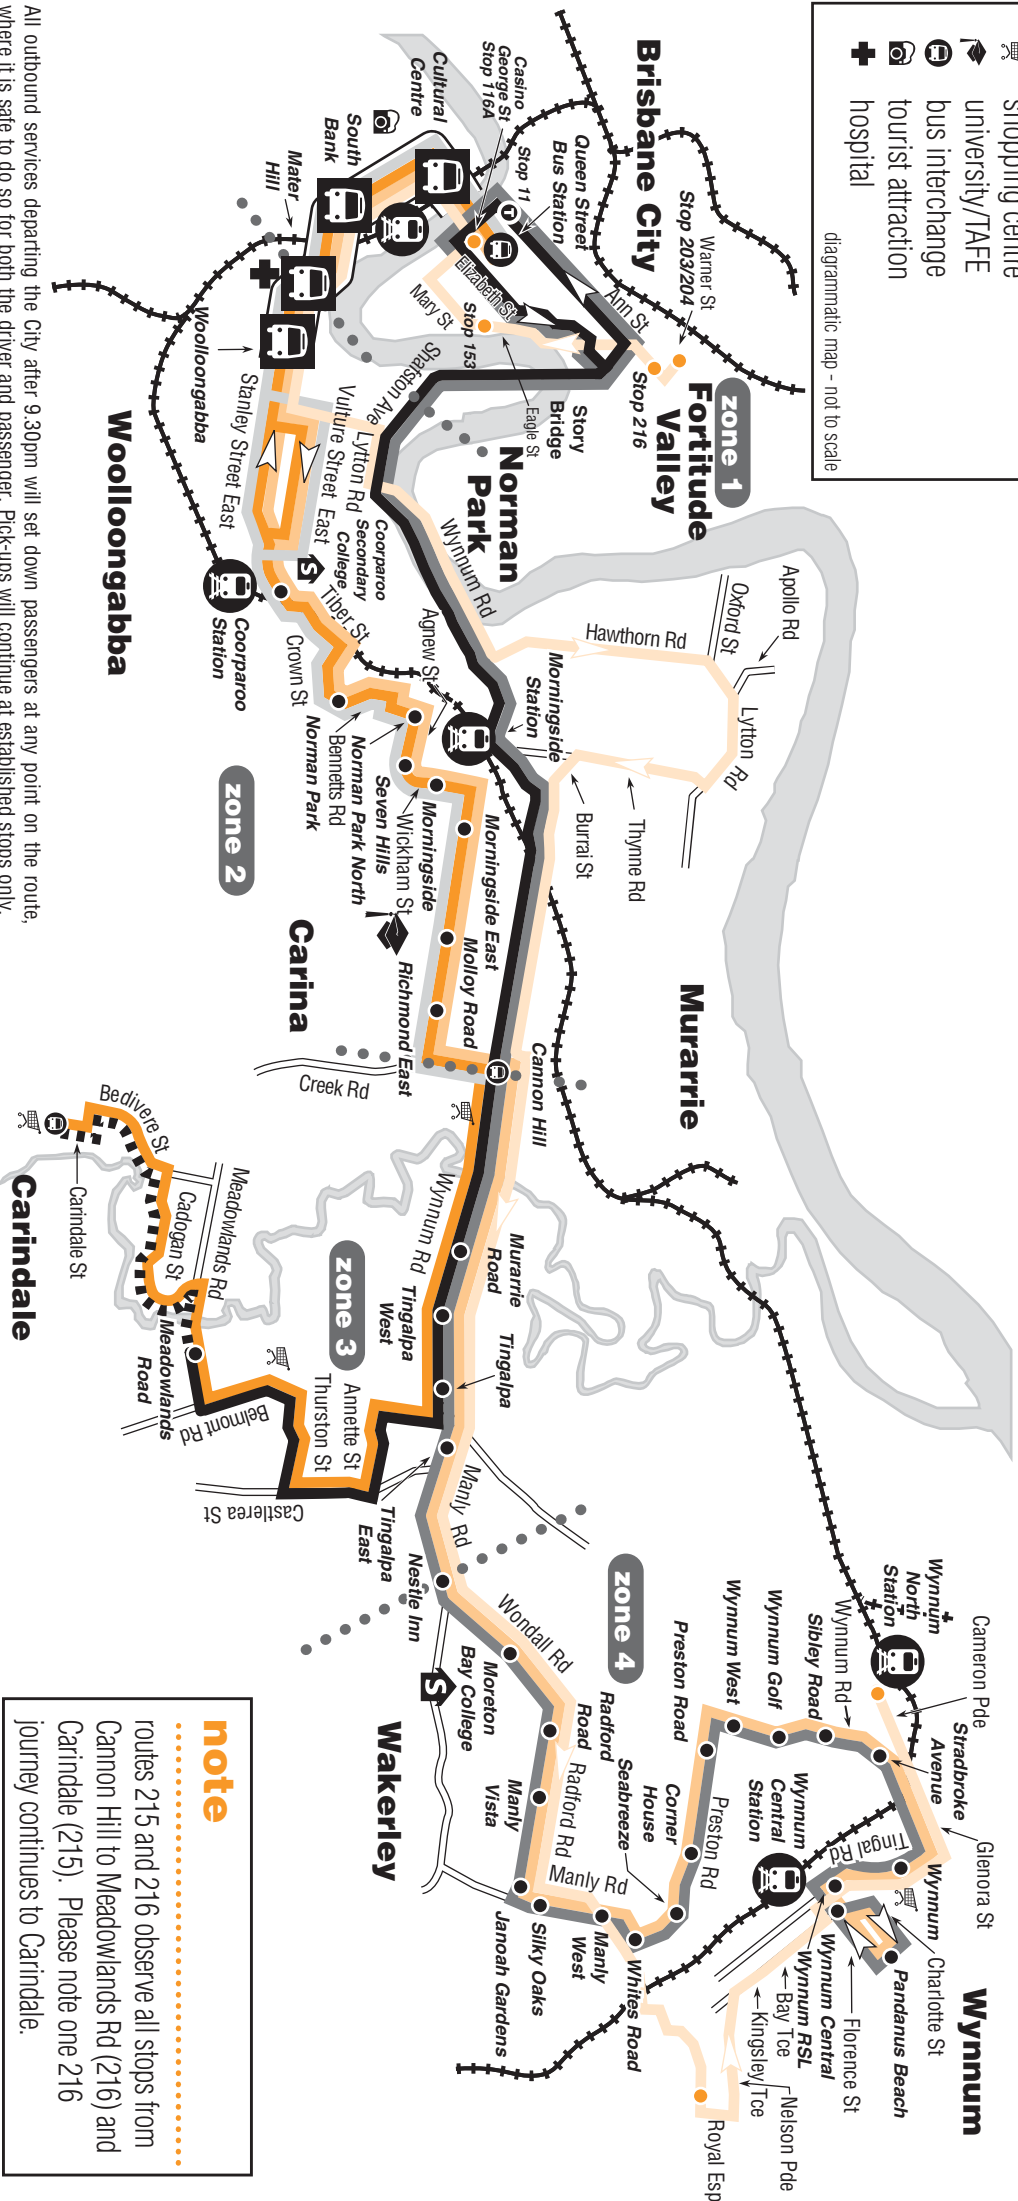

note

routes 215 and 216 observe all stops from Cannon Hill to Meadowlands Rd (216) and Carindale (215). Please note one 216 journey continues to Carindale.

All outbound services departing the City after 9.30pm will set down passengers at any point on the route, where it is safe to do so for both the driver and passenger. Pick-ups will continue at established stops only.